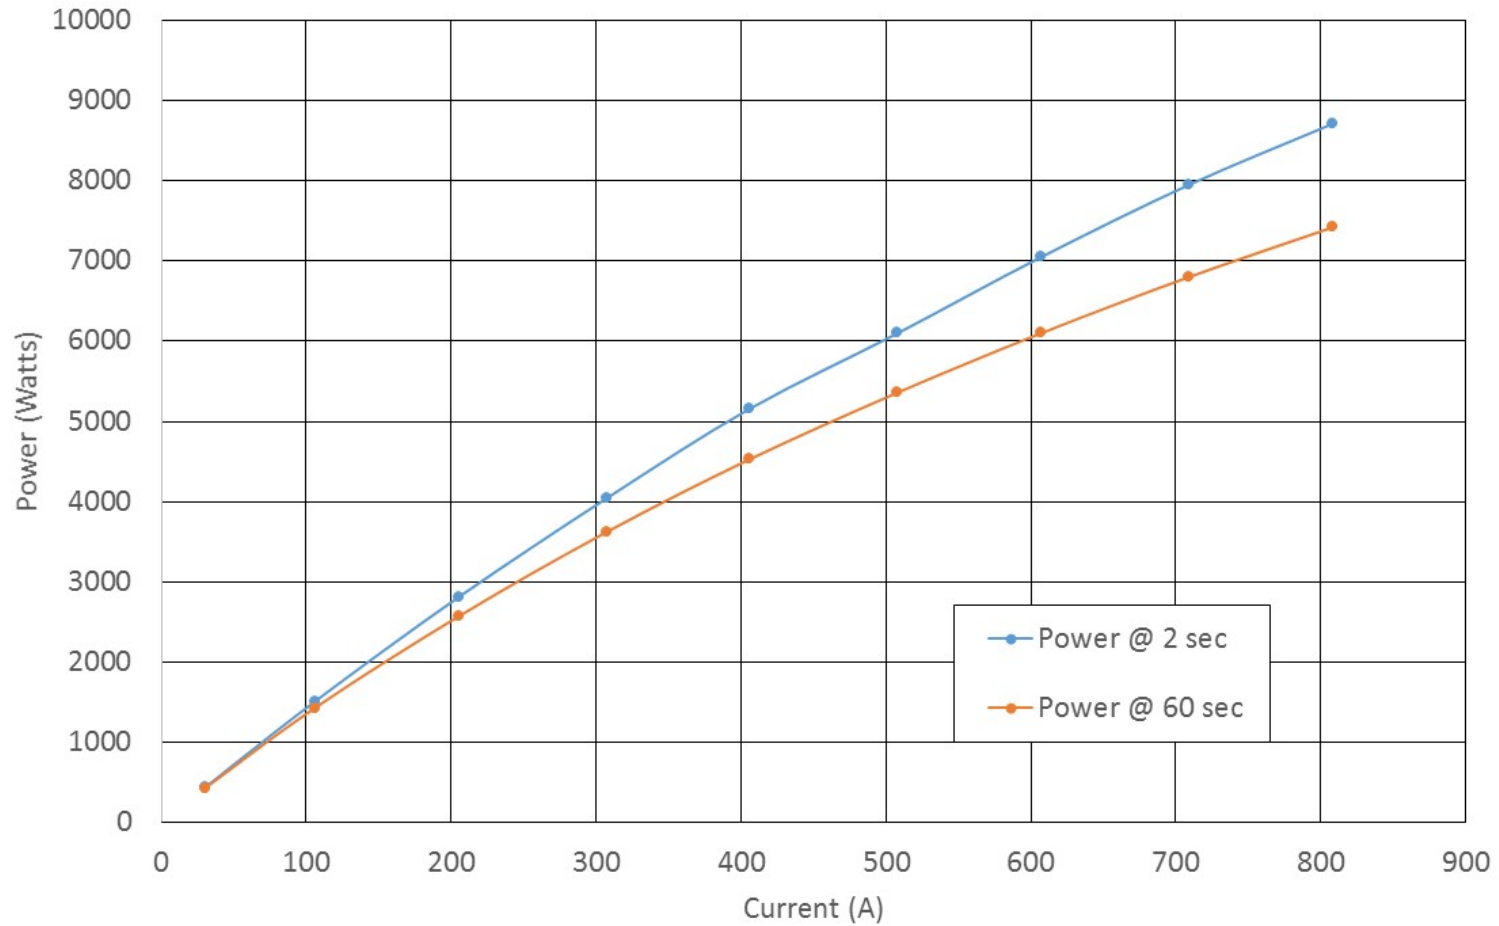

10 Cell 45Ah Discharge Pulse Power Delivery

In this model, the G4 Advanced NiMH delivers ~7 times more energy than competitive Lithium-Ion polymer batteries (LPB) at nearly the same power per discharge