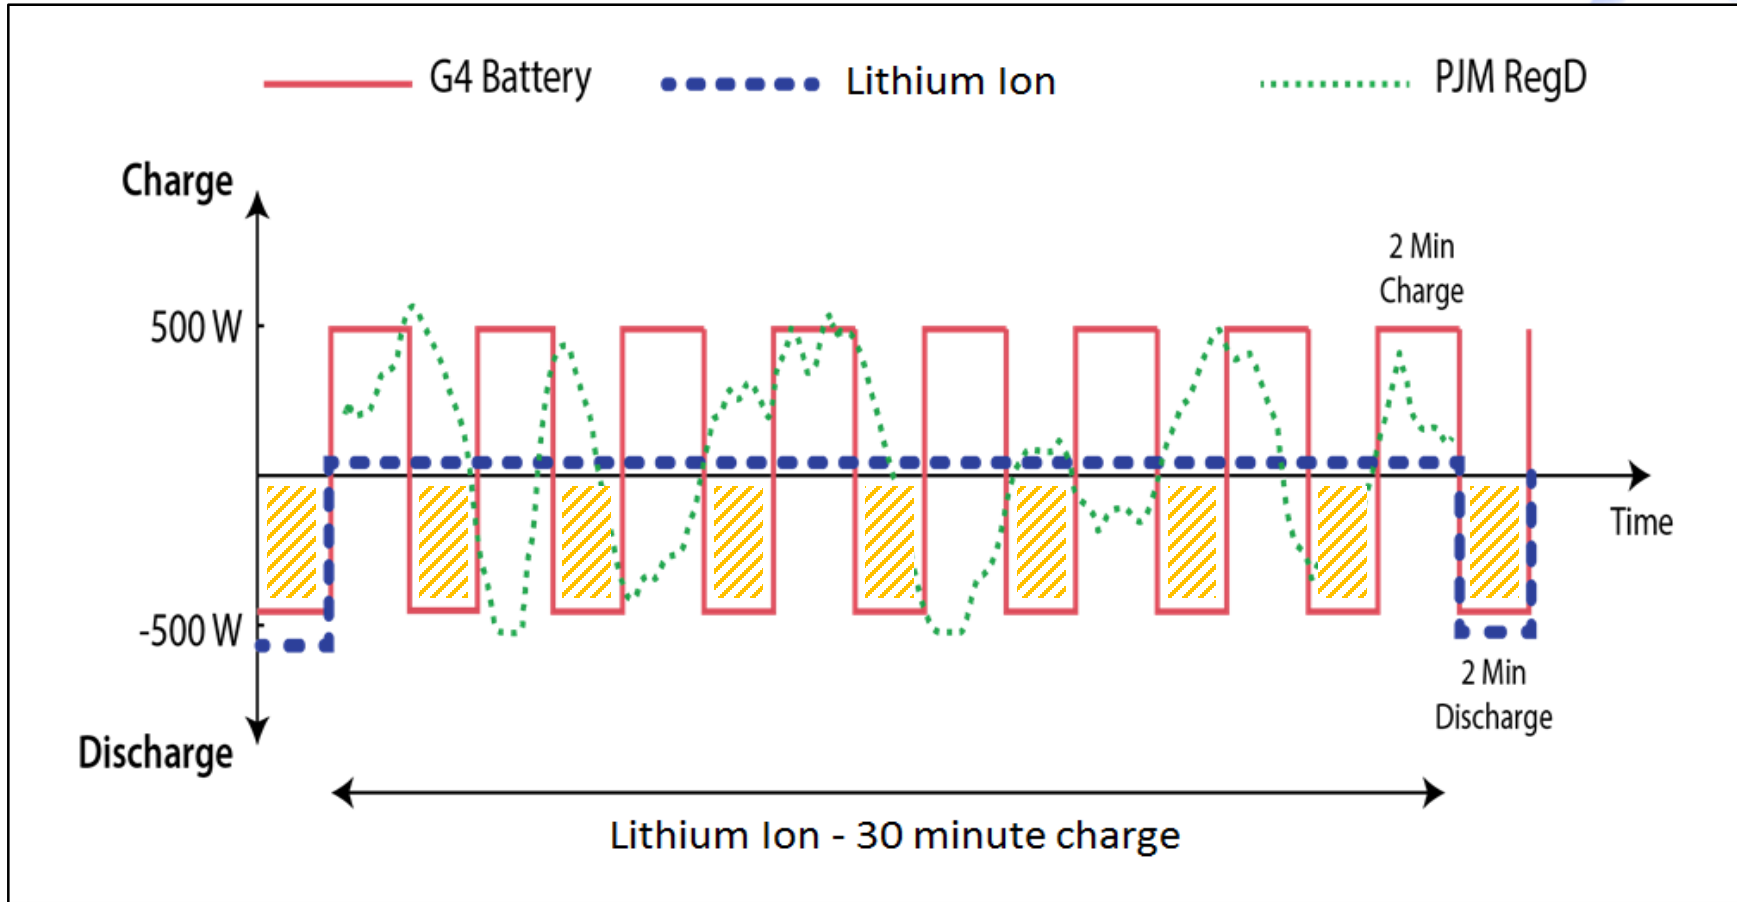

In this model, the G4 Advanced NiMH delivers ~7 times more energy than competitive Lithium-Ion polymer batteries (LPB) at nearly the same power per discharge